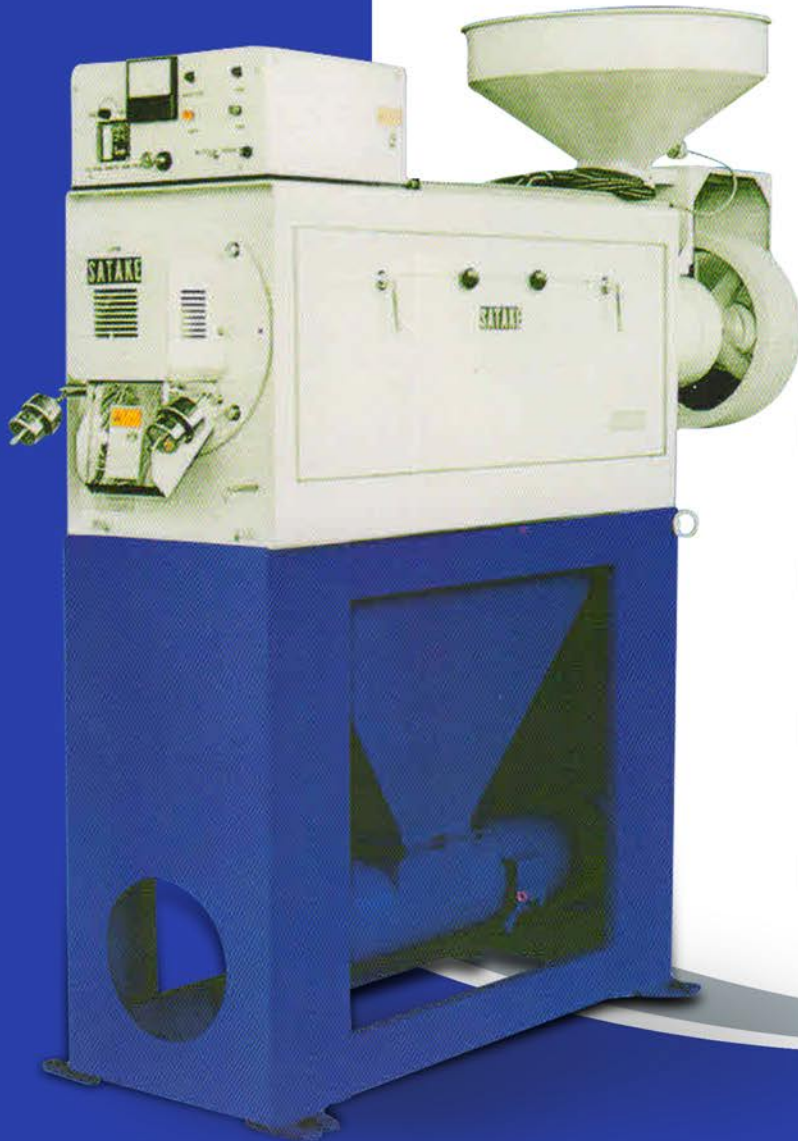

FEATURES

- ✓ **Improves the appearance of rice:**
  The surface of milled rice becomes smooth and clean, leading to Enhanced commercial value.
- ✓ **Improves the quality of rice:**
  The residual bran absorbs moisture and helps microorganisms to develop. By removing this residual bran, the Satake KB gives rice a longer shelf life.
- ✓ **Gentle polishing:**
  The Satake KB is designed to minimize breakage of rice kernels. Milling rolls and screens are chosen to best fit the material.
- ✓ **Wide applications:**
  Combination with other Satake milling equipment enables application to wide varieties of rice.